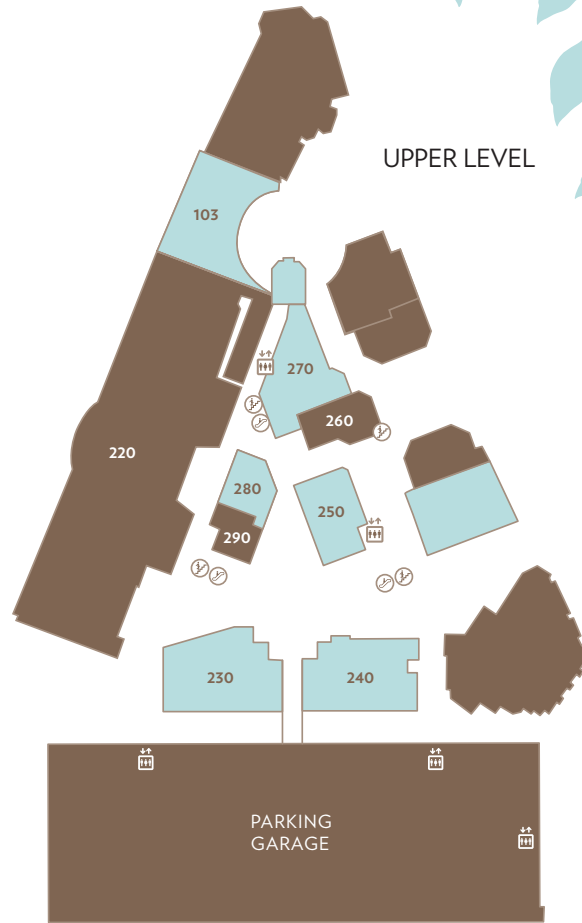

LEGEND

-  RESTROOMS
-  STAIRS
-  ESCALATORS
-  ELEVATORS
-  TAXI

Pointe orlando

TEL. 407.248.2838
 FAX. 407.264.2905
www.pointeorlando.com

ENTERTAINMENT

270	B.B. King's Blues Club	407.370.4550
176	Blue Martini	407.447.2583
240	Hard Knocks	855.926.6228
230	Improv Comedy Club & Dinner Theatre	407.480.5233
250	Lafayette's Music, Food & Spirits	407.930.1655
105	Main Event Entertainment	407.352.3300
149	Minus5° Ice Bar	407.704.6956
125	Monkey Joe's	407.352.8484
220	Regal Cinemas Stadium 20 + IMAX	407.248.9228
400	WonderWorks Interactive Attraction	407.351.8800

RESTAURANTS & EATERIES

290	Adobe Gila's	407.903.1477
270	B.B. King's Blues Club	407.370.4550
162	Ben & Jerry's	407.286.3353
176	Blue Martini	407.447.2583

139	Copper Canyon Grill
103	Cuba Libre Restaurant & Rum Bar
230	Fat Fish Blue
145	Funky Monkey Bistro & Bar
280	Itta Bena Fine Dining
151	Johnny Rockets
250	Lafayette's Music, Food & Spirits
136	Maggiano's Little Italy
105	Main Event Entertainment
146	Marlow's Tavern
104	RA Sushi
260	Taverna Opa
100	The Capital Grille
101	The Oceanaire Seafood Room
102	The Pub
148	Tommy Bahama Restaurant and Bar

TRANSPORTATION

IR	I-Ride Trolley	407.354.5656
GL	Green Line #11N & #11S	
RL	Red Line #18N	
	Taxi - Mears	407.422.2222

SERVICES

161	Aloha of America	407.352.2520
-----	------------------	--------------