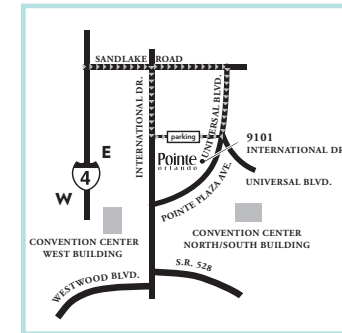

LEGEND

-  RESTROOMS
-  STAIRS
-  ESCALATORS
-  ELEVATORS
-  TAXI

Pointe orlando

TEL. 407.248.2838
 FAX. 407.264.2905
www.pointeorlando.com

ENTERTAINMENT

270	B.B. King's Blues Club	407.370.4550
176	Blue Martini	407.447.2583
240	Hard Knocks	855.926.6228
230	Improv Comedy Club & Dinner Theatre	407.480.5233
250	Lafayette's Music, Food & Spirits	407.930.1655
105	Main Event Entertainment	407.352.3300
149	Minus5° Ice Bar	407.704.6956
125	Monkey Joe's	407.352.8484
220	Regal Cinemas Stadium 20 + IMAX	407.248.9228
400	WonderWorks Interactive Attraction	407.351.8800

TRANSPORTATION

IR	I-Ride Trolley	407.354.5656
GL	Green Line #11N & #11S	
RL	Red Line #18N	
	Taxi - Mears	407.422.2222

SERVICES

161	Aloha of America	407.352.2520
-----	------------------	--------------