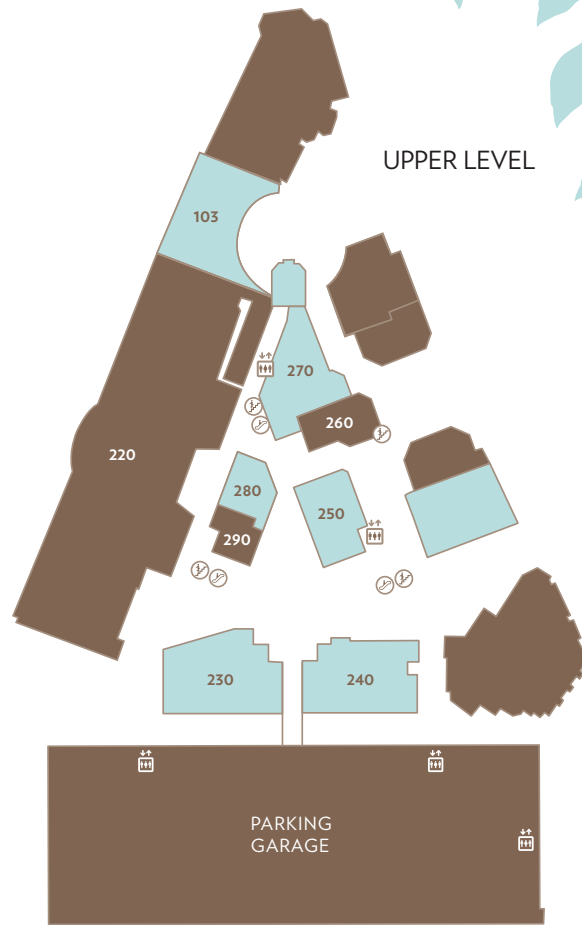

# LEGEND

-  RESTROOMS
-  STAIRS
-  ESCALATORS
-  ELEVATORS
-  TAXI

## ENTERTAINMENT

270	B.B. King's Blues Club	407.370.4550
176	Blue Martini	407.447.2583
240	Hard Knocks	855.926.6228
230	Improv Comedy Club & Dinner Theatre	407.480.5233
250	Lafayette's Music, Food & Spirits	407.930.1655
149	Minus5° Ice Bar	407.704.6956
125	Monkey Joe's	407.352.8484
220	Regal Cinemas Stadium 20 + IMAX	407.248.9228
400	WonderWorks Interactive Attraction	407.351.8800